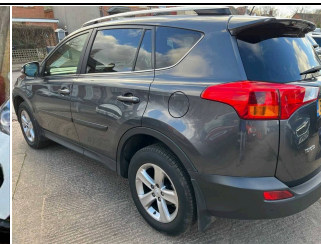

MJC MOTORS

2013-13 | **TOYOTA RAV-4**

INVINCIBLE D-4D | Diesel | Manual | GREY

<https://ns1.virtual-showroom.com>
0121 557 5444

£6,999

Mileage	100,497 miles
Fuel	Diesel
Owners	1
Engine	2.0 CC
Transmission	Manual
Gears	6