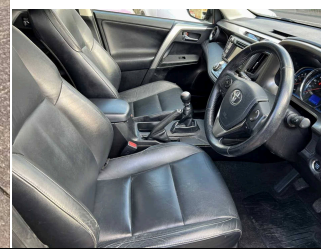

MJC MOTORS

2013-13 | **TOYOTA RAV-4**

INVINCIBLE D-4D | Diesel | Manual | GREY

<https://ns1.virtual-showroom.com>
0121 557 5444

£6,999

Mileage	100,497 miles
Fuel	Diesel
Owners	1
Engine	2.0 CC
Transmission	Manual
Gears	6

SPECIFICATIONS

Power Tailgate	Steering Column - Adjustable	Bluetooth Preparation (Phone)
Roof Rails	DAB Radio	Satellite Navigation
Solid Paint	Passenger Airbag	Keyless Central Locking
Alloy Wheels	Rear View Auto Dimming Mirror	Power Assisted Steering (PAS)
CD Radio	Leather Steering Wheel	Leather Upholstery
Rear Parking Sensor	Cruise Control	Front Parking Sensor
Front Electric Windows	Driver Airbag	USB and AUX
Traction Control	Lumbar Support	Auto On Headlights
12v Socket	Curtain Airbags	Remote Boot Release
Load Area - Load Rings	Heated Front Seats	Electronic Brake Assistance (EBA)
Fuel Computer	Anti Lock Brakes	Cupholders
Electronic Brakeforce Distribution (EBD)	Split Rear Seats	Electronic Stability Programme (ESP)
Privacy Glass	Front Fog Lights	Pollen Filter

TECHNICAL

Performance	
Top speed	111 mph
Engine power	124 bhp
Engine power	91 kw
Emissions Ice	
CO₂ (g/km)	127 (g/km)
Fuel Consumption Ice	
MPG (combined)	57.6 mpg
MPG (extra urban)	64.2 mpg
Capacities	
Loading Space Length	na
Kerb weight	1625 kg

0121 557 5444

mjcmotors@hotmail.com

MJC Motors Tividale 88 Dudley Road West Tividale Oldbury West Midlands B69 2HU

Whilst every effort has been made to ensure the accuracy of the vehicle specification, some inaccuracies may occasionally occur. It is important that you do not rely solely on this information, but check with a member of the sales staff about any features which may affect your decision to buy the car.