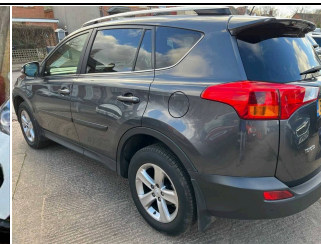

# MJC MOTORS

2013-13 | **TOYOTA RAV-4**

INVINCIBLE D-4D | Diesel | Manual | GREY

<https://ns1.virtual-showroom.com>  
0121 557 5444

**£6,999**

Mileage	100,497 miles
Fuel	Diesel
Owners	1
Engine	2.0 CC
Transmission	Manual
Gears	6