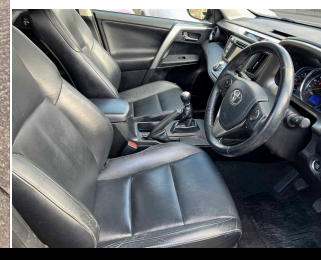

MJC MOTORS

2013-13 | **TOYOTA RAV-4**

INVINCIBLE D-4D | Diesel | Manual | GREY

<https://ns1.virtual-showroom.com>
0121 557 5444

£6,999

Mileage	100,497 miles
Fuel	Diesel
Owners	1
Engine	2.0 CC
Transmission	Manual
Gears	6

SPECIFICATIONS

Power Tailgate	Split Rear Seats	Bluetooth Preparation (Phone)
Roof Rails	DAB Radio	Satellite Navigation
Leather Upholstery	Curtain Airbags	Keyless Central Locking
Alloy Wheels	Electric Seat Adjustment	Power Assisted Steering (PAS)
CD Radio	Leather Steering Wheel	Solid Paint
Driver Airbag	Cruise Control	Passenger Airbag
12v Socket	Electronic Brakeforce Distribution (EBD)	Lumbar Support
ISOFIX	Steering Column - Adjustable	Load Area - Load Rings
Fuel Computer	Electronic Brake Assistance (EBA)	Heated Front Seats
Electronic Stability Programme (ESP)	USB and AUX	Anti Lock Brakes
Pollen Filter	Front Parking Sensor	Front Electric Windows
Rain Sensitive Wipers	Remote Boot Release	Front Fog Lights
Cupholders	Rear Parking Sensor	Climate Control

TECHNICAL

Performance	
Top speed	111 mph
Engine power	124 bhp
Engine power	91 kw
Emissions Ice	
CO₂ (g/km)	127 (g/km)
Fuel Consumption Ice	
MPG (combined)	57.6 mpg
MPG (extra urban)	64.2 mpg
Capacities	
Loading Space Length	na
Kerb weight	1625 kg

0121 557 5444

mjcmotors@hotmail.com

MJC Motors Tividale 88 Dudley Road West Tividale Oldbury West Midlands B69 2HU

Whilst every effort has been made to ensure the accuracy of the vehicle specification, some inaccuracies may occasionally occur. It is important that you do not rely solely on this information, but check with a member of the sales staff about any features which may affect your decision to buy the car.