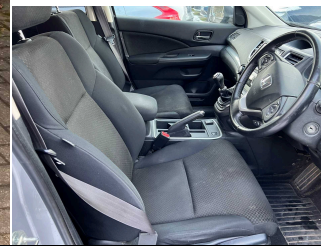

MJC MOTORS

2016-66 | HONDA CR-V

I-DTEC SE PLUS NAVI | Diesel | Manual | SILVER

<https://ns1.virtual-showroom.com>
0121 557 5444

£9,995

Mileage	91,007 miles
Fuel	Diesel
Owners	1
Engine	1.6 CC
Transmission	Manual
Gears	6

SPECIFICATIONS

Anti-lock Brake System (ABS)	Roof aerial	Rear parking sensor
Variable power steering	OEM sound system	Body coloured bumpers
Daytime running lights	2 zone climate control	Folding rear seats
Sunglasses holder	Electric adjustable driver's door mirror	Solid Paint
Rear park assist camera	Rear thorax airbags	Split folding rear seat
Immobiliser	Cloth seat upholstery	Alloy wheels
Privacy glass	Tyre pressure monitor	Mobile phone App interface
Service interval indicator	Power Assisted Steering	USB input
Roof rails	Automatic headlight activation	Lumbar support
Seat back map pockets	Auto-dimming rear view mirror	Rear curtain airbags
Alarm	Spare wheel	Rain sensor
Electronic Stability Program (ESP)	Bluetooth interface	Cruise control
Traction control	Auxiliary input socket	Space saver spare wheel
Front head restraints	Luggage compartment light	Electric adjustable passenger door mirror
Seatbelt reminder	Speed limiter	Hands-free Bluetooth system
Front parking sensor	Hill hold	Radio/CD
Electric door mirrors	Rear headrests	Front side airbags
Collision avoidance braking	Internet access	Steering wheel audio controls
Audio remote control	Front fog lights	Steering wheel rake adjustment
Passenger airbag	Electronic trailer stability program	Navigation system
Digital radio	Heated door mirrors	Rear electric windows

TECHNICAL

Performance	
Top speed	125 mph
Engine power	158 bhp
Engine power	118 kw
Emissions Ice	
CO₂ (g/km)	129 (g/km)
Fuel Consumption Ice	
MPG (combined)	57.6 mpg
MPG (extra urban)	60.1 mpg
Capacities	
Loading Space Length	na
Kerb weight	1718 kg

....MORE.... For the full details please call us or scan the QR code above

0121 557 5444

mjcmotors@hotmail.com

MJC Motors Tividale 88 Dudley Road West Tividale Oldbury West Midlands B69 2HU

Whilst every effort has been made to ensure the accuracy of the vehicle specification, some inaccuracies may occasionally occur. It is important that you do not rely solely on this information, but check with a member of the sales staff about any features which may affect your decision to buy the car.