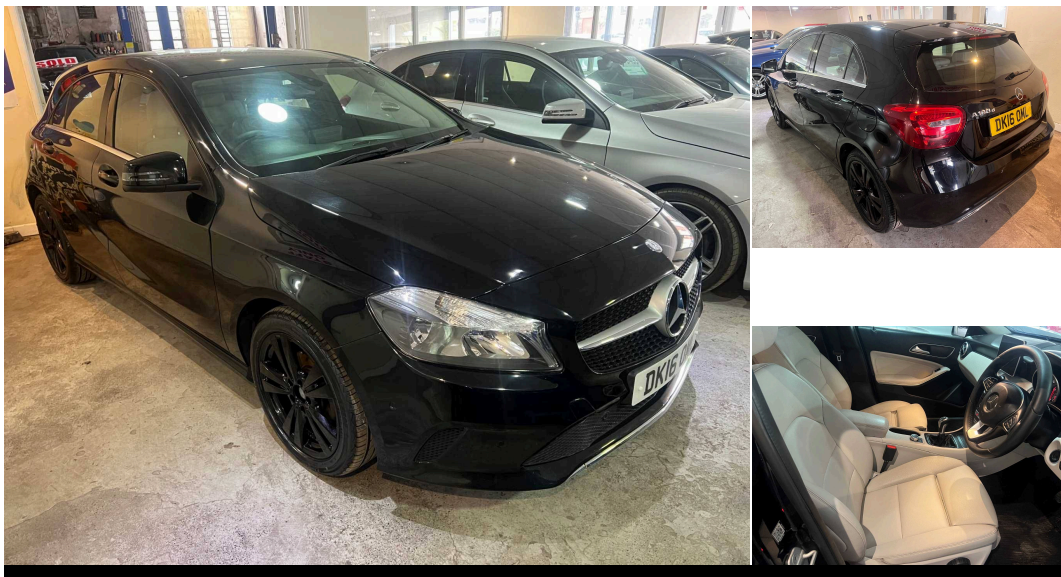

MJC MOTORS

2016-16 | **MERCEDES-BENZ A-CLASS**

A 180 D SPORT EXECUTIVE | Diesel | Manual |

<https://ns1.virtual-showroom.com>
0121 557 5444

£7,999

Mileage	103,630 miles
Fuel	Diesel
Owners	1
Engine	1.5 CC
Transmission	Manual
Gears	6

SPECIFICATIONS

Collision avoidance braking	Electric Door	Front Electric Windows
Mobile phone App interface	Service interval indicator	Comfort suspension
Radio/CD	Body coloured bumpers	LED rear lights
Climate control	Radio	Leather Steering Wheel
Front head restraints	Leather steering wheel	Luggage compartment cover
Heated door mirrors	Solid Paint	Electric parking brake
3x3 point rear seat belts	ABS	Folding rear seats
Immobiliser	Service	Artificial leather seat upholstery
17" Alloy wheels	Alloy Wheels	Rain sensor
Tyre pressure monitor	Climate Control	Bluetooth interface
Rear wiper	Performance mode select	Auxiliary input socket
Electric door mirrors	Daytime running lights	2 zone climate control
Trip Computer	Steering wheel reach adjustment	Leather gear selector trim
Reverse parking aid	Passenger airbag	Side airbags
Lumbar support	Alarm	Leather seat upholstery
Tyre repair kit	Rear electric windows	Anti-lock Brake System (ABS)
Height Adjustable Drivers Seat	Apple CarPlay	Front parking sensor
Hill hold	Audio remote control	Steering wheel manually adjustable
Rear park assist camera	Seatbelt reminder	ISOFIX
Height adjustable drivers seat	Alloy wheels	Front electric windows
Electronic Stability Program (ESP)	Lumbar Support	Rear parking sensor
Traction control	USB input	Front centre armrest