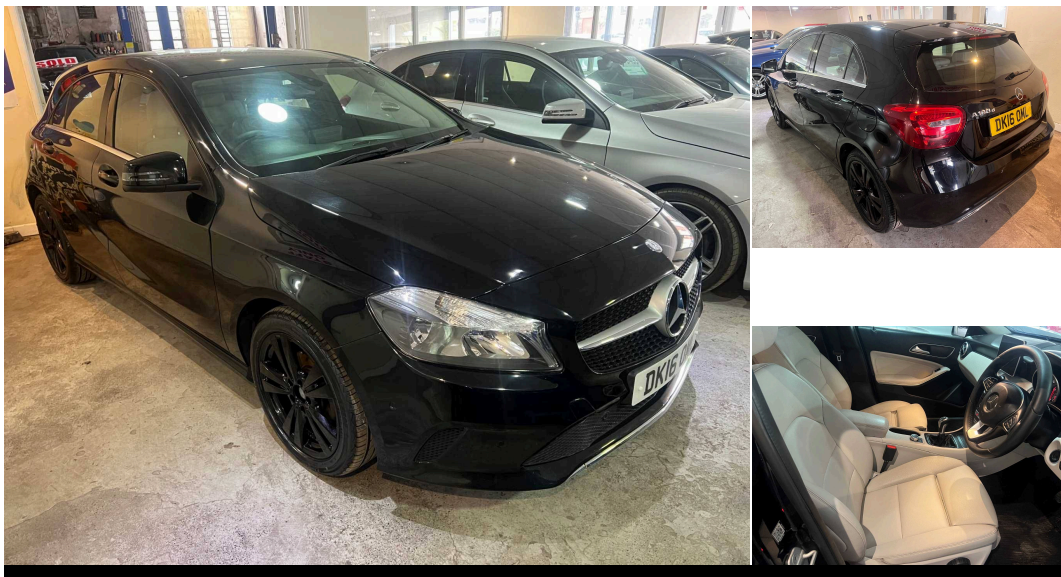

MJC MOTORS

2016-16 | **MERCEDES-BENZ A-CLASS**

A 180 D SPORT EXECUTIVE | Diesel | Manual |

<https://ns1.virtual-showroom.com>
0121 557 5444

£7,999

Mileage 103,630 miles

Fuel Diesel

Owners 1

Engine 1.5 CC

Transmission Manual

Gears 6

SPECIFICATIONS

Electronic Stability Program (ESP)	Electric Door	Height Adjustable Drivers Seat
Mobile phone App interface	Reverse parking aid	Performance mode select
Audio remote control	Body coloured bumpers	LED rear lights
Climate control	Radio	Trip Computer
Steering wheel rake adjustment	Leather steering wheel	Luggage compartment cover
Electric door mirrors	Solid Paint	Rear park assist camera
Manual child proof locks	Front Parking Sensor	Lumbar support
Immobiliser	Service	Artificial leather seat upholstery
Alloy wheels	Alloy Wheels	Rain sensor
Driver attention assist	Cruise Control	Apple CarPlay
Multifunction steering wheel	Comfort suspension	Radio/CD
Heated door mirrors	Daytime running lights	2 zone climate control
Leather Steering Wheel	Front centre armrest	Leather gear selector trim
Electric parking brake	Isofix child seat anchor points	Traction Control
Height adjustable passenger seat	Alarm	Leather seat upholstery
17" Alloy wheels	Front electric windows	Anti-lock Brake System (ABS)
Climate Control	Bluetooth interface	Rear parking sensor
Hill hold	Auxiliary input socket	Front head restraints
Self steering parking system	Seatbelt reminder	3x3 point rear seat belts
Height adjustable drivers seat	Tyre repair kit	Rear electric windows
Collision avoidance braking	Front Electric Windows	Travel data recorder
Traction control	USB input	12V power outlet in luggage area