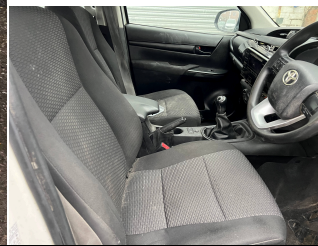

# MJC MOTORS

2019-19 | **TOYOTA HI-LUX**

ACTIVE 4WD D-4D DCB | Diesel | Manual | WHITE

<https://ns1.virtual-showroom.com>  
0121 557 5444

## £14,599

Mileage	17,587 miles
Fuel	Diesel
Owners	1
Engine	2.4 litre
Transmission	Manual
Gears	6